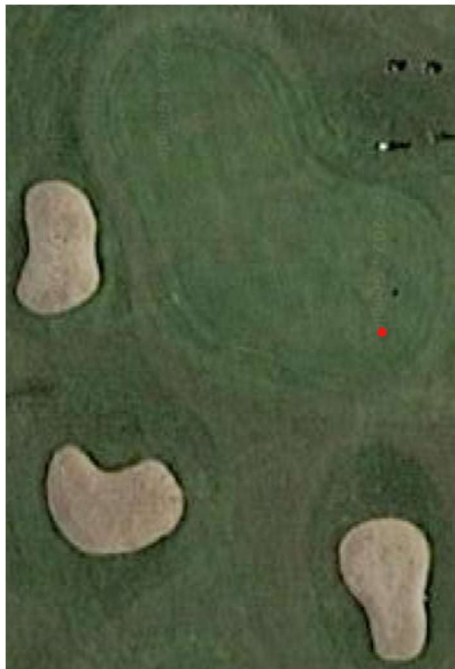

Captains Day Pins

Hole

Green

Location

01

7 On

5 Left

02

4 On

5 Left

03

4 On

4 Right

Captains Day Pins

Hole

Green

Location

04

5 On

4 Right

05

15 On

2 Left

Holes 6, 7, 12 and 17 are measured from the back of the green

15

12 On

6 Left

16

6 On

5 Left

Holes 6, 7, 12 and 17 are measured from the back of the green

17